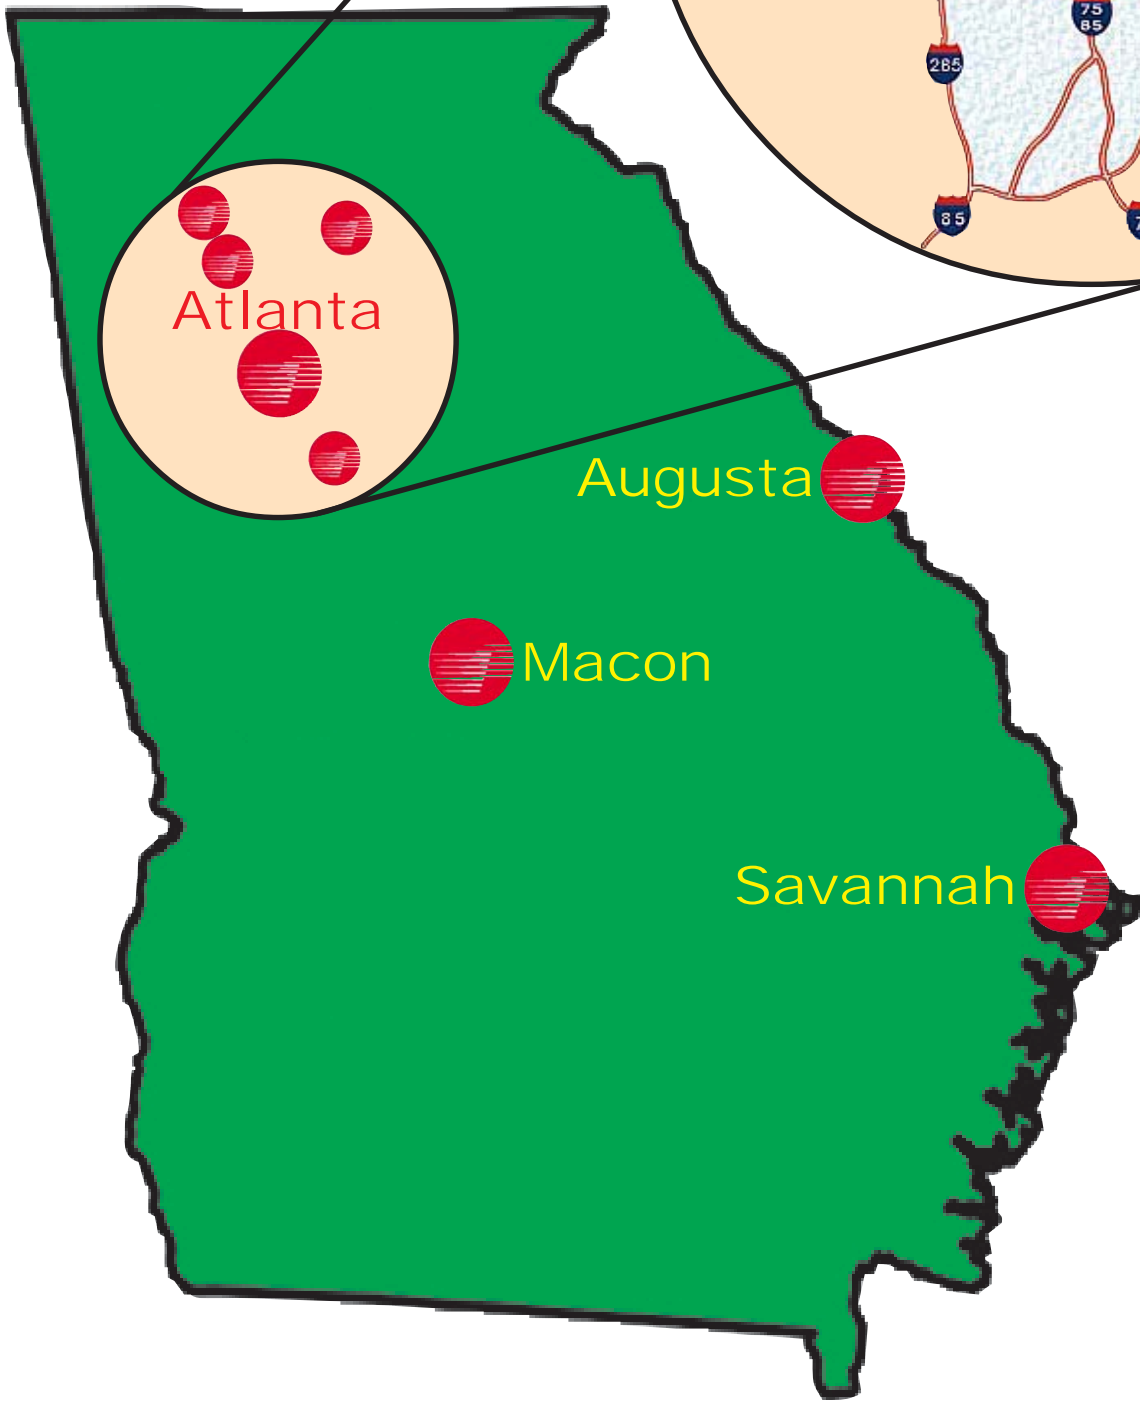

Georgia Trane
Georgia Locations

**Sales, Service,
Contracting, Parts
Centers:**
Atlanta
Augusta
Macon
Savannah

Parts Centers Only:
Duluth
Forest Park
Kennesaw
Marietta

For the great personal customer service you deserve, visit our convenient locations throughout Georgia!