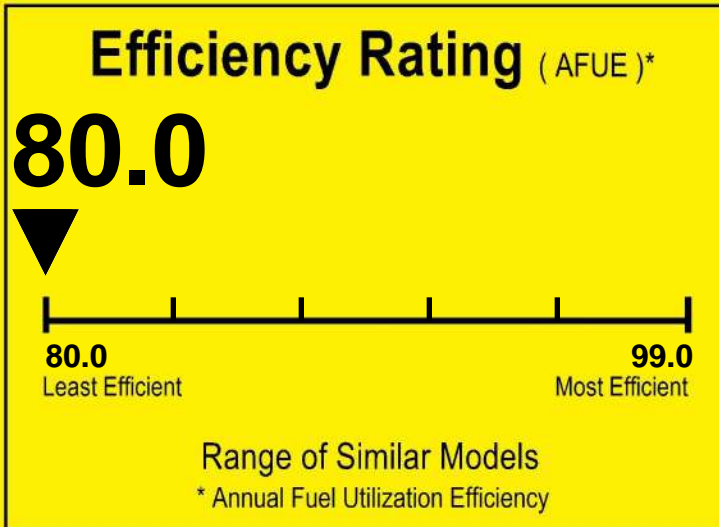

U.S. Government

Federal law prohibits removal of this label before consumer purchase.

ENERGYGUIDE

Furnace
Non-Weatherized
Natural Gas

TRANE
Model L8X1B060U3XS***

For energy cost info, visit
productinfo.energy.gov