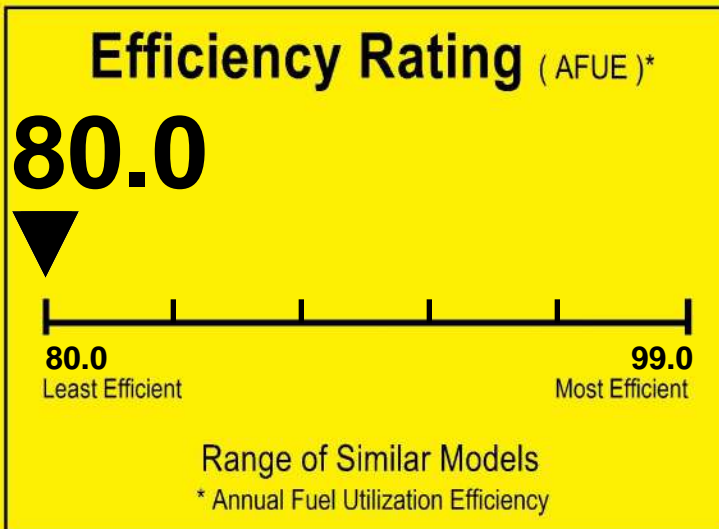

U.S. Government

Federal law prohibits removal of this label before consumer purchase.

ENERGYGUIDE

Furnace
Non-Weatherized
Natural Gas, Propane Gas

TRANE
Model S8V2B080M4PC***

For energy cost info, visit productinfo.energy.gov