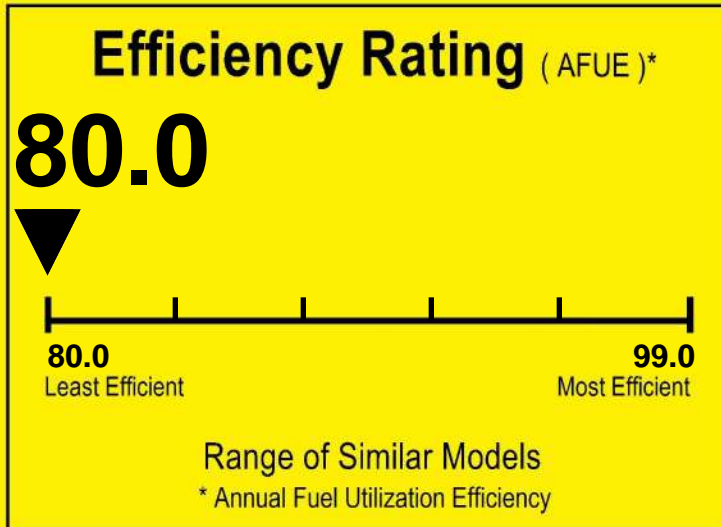

U.S. Government

Federal law prohibits removal of this label before consumer purchase.

ENERGYGUIDE

Furnace
Non-Weatherized
Natural Gas, Propane Gas

TRANE
Model S8V2C080M5PC***

For energy cost info, visit productinfo.energy.gov