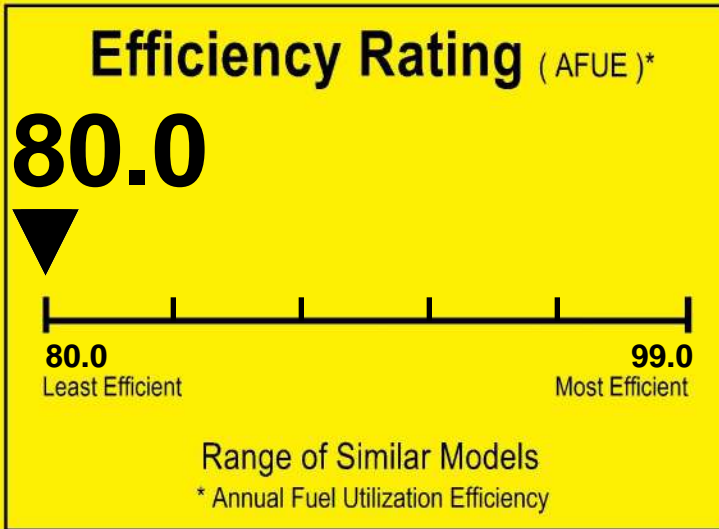

U.S. Government

Federal law prohibits removal of this label before consumer purchase.

ENERGYGUIDE

Furnace
Non-Weatherized
Natural Gas, Propane Gas

TRANE
Model S8V2C080M5PD***

For energy cost info, visit
productinfo.energy.gov