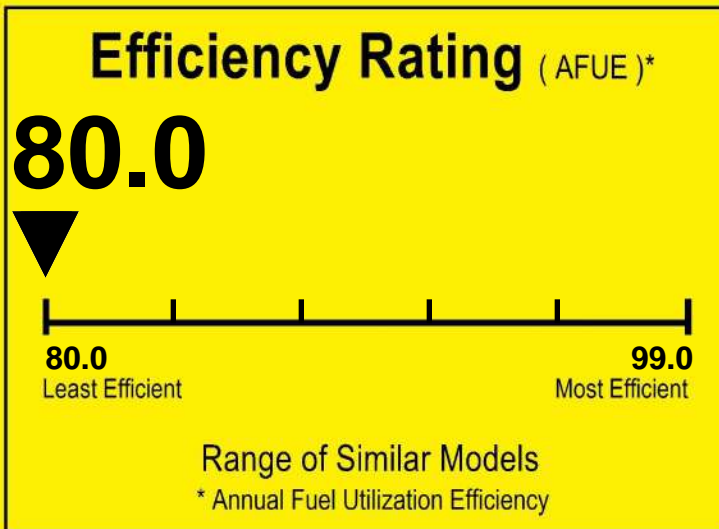

U.S. Government

Federal law prohibits removal of this label before consumer purchase.

ENERGYGUIDE

Furnace
Non-Weatherized
Natural Gas, Propane Gas

TRANE
Model S8V2D120M5PD***

For energy cost info, visit
productinfo.energy.gov